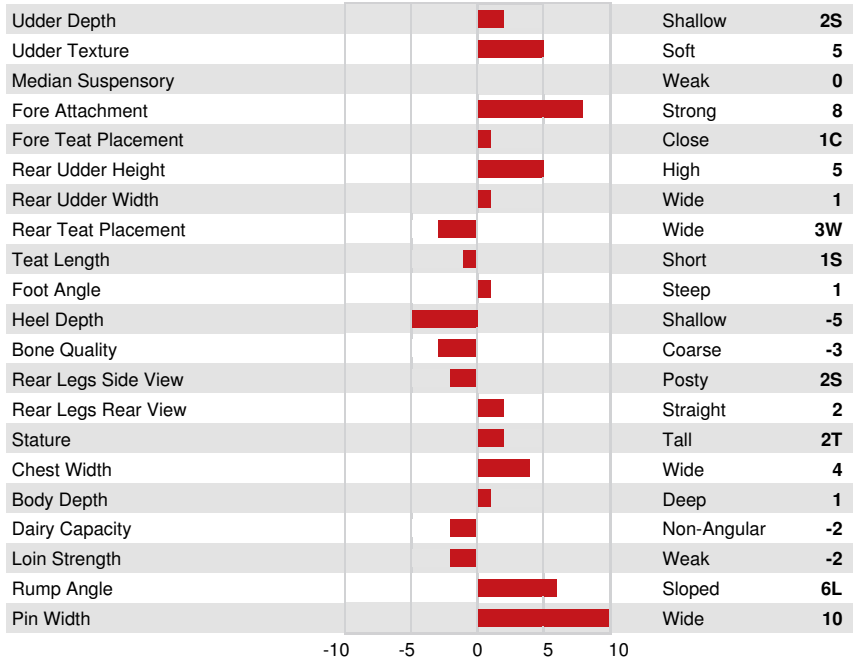

Milk kg	Fat kg	Fat %	Protein kg	Protein %
-341	-19	-0.05	-16	-0.04
Feed Efficiency	BMR	Methane Efficiency		
98	94	95		

Daughter Average (ME) Milk 11,691 kg Fat 455 kg Protein 371 kg

HEALTH & REPRODUCTION Immunity 82

Herd Life	98	Calf Immunity	93
Somatic Cell Score	92	Calving Ability	95
Daughter Fertility	104	Daughter Calving Ability	94
Body Condition Score	107	Milking Speed	104
Mastitis Resistance	94	Milking Temperament	95
Lactation Persistence	92	Metabolic Disease Resistance	103

CONFORMATION 511 Herds 690 Daughters 97% Rel GEBV 24*APR

Conformation	7	Dairy Strength	2
Mammary System	7	Rump	7
Feet & Legs	0	GP or Better %	76

FLEURY LUMI LIMETTE

FLEURY LUMI LIMETTE

DELABERGE PLANET LULU