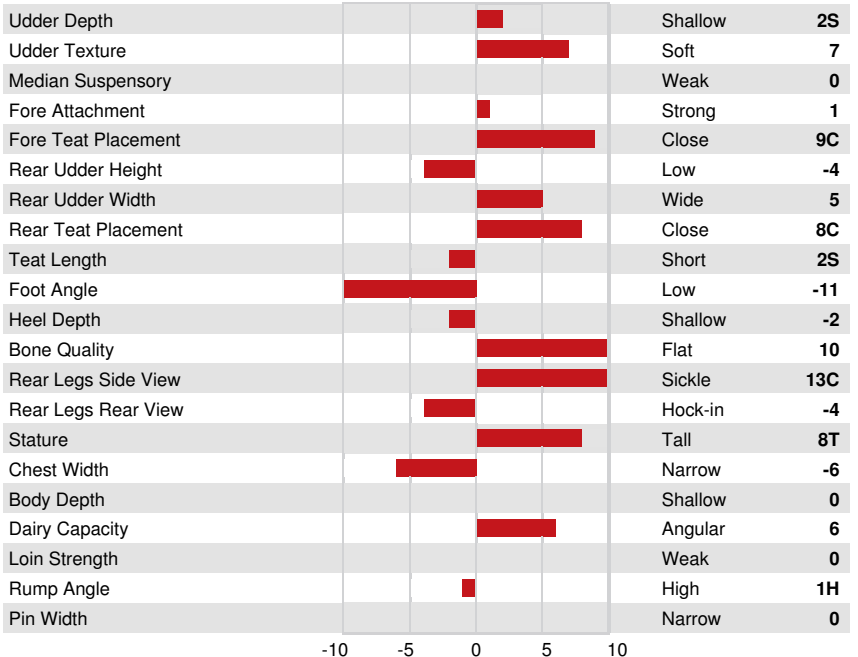

Milk kg	Fat kg	Fat %	Protein kg	Protein %
1658	-2	-0.53	26	-0.23
Feed Efficiency	BMR	Methane Efficiency		
91	98	102		

Daughter Average (ME) Milk **13,024 kg** Fat **481 kg** Protein **403 kg**

**HEALTH & REPRODUCTION** Immunity **94**

Herd Life	93	Calf Immunity	96
Somatic Cell Score	99	Calving Ability	104
Daughter Fertility	96	Daughter Calving Ability	100
Body Condition Score	95	Milking Speed	102
Mastitis Resistance	100	Milking Temperament	93
Lactation Persistence	97	Metabolic Disease Resistance	98

**CONFORMATION** 2359 Herds 5686 Daughters 99% Rel GEBV 24\***AUG**

Conformation	-1	Dairy Strength	0
Mammary System	0	Rump	0
Feet & Legs	-1	GP or Better %	69

AGRILAT MERIDIAN LIL KIM

GILLETTE WALKHAVERN ASLEEP