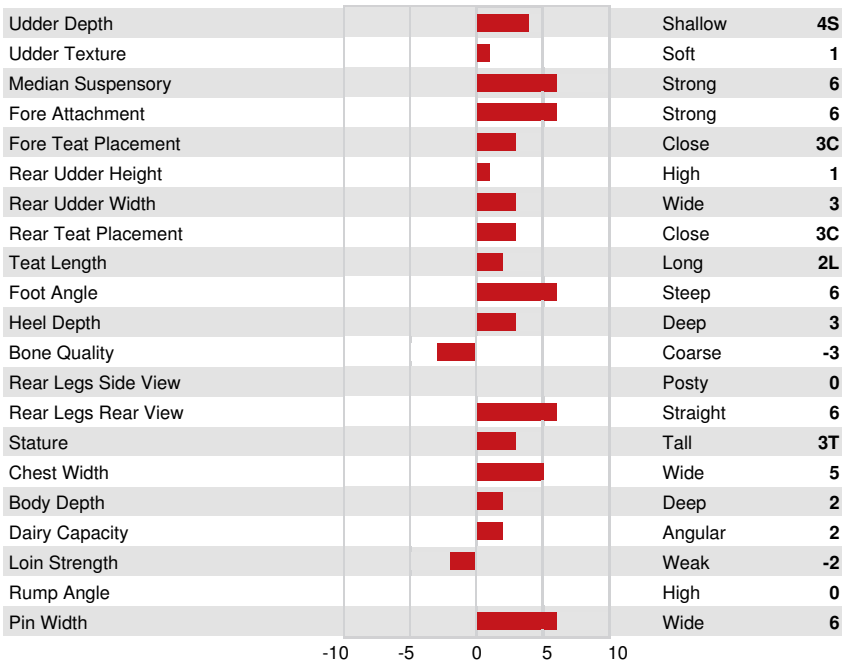

MAR RAL ROYAL MENTOR
 VALLEY GEM ATLAS MALT EX-96-6YR-USA
 HOLLOW VIEW STORM ATLAS
 MI WIL TILLER MALIBU EX-94-8YR-USA
 TROTACRE LORAL TILLER
 LAVON FARMS TURN POINT BARBIE VG-86-7YR-USA

GPA LPI +489

Reg. #: GU840M3208696258 aAa: 354126 DMS:
 Born: 11/29/2020 Kappa Casein: AA Beta Casein: A2A2

PRODUCTION		G Herds	G Daughters	31% Rel	GPA 24*APR	
Milk kg	-1056			Fat %	Protein kg	Protein %
				+0.04	-30	+0.09

HEALTH & REPRODUCTION

Herd Life	100	Calving Ability	99
Somatic Cell Score	97	Daughter Calving Ability	99
Daughter Fertility	97	Milking Speed	96
Body Condition Score	104	Milking Temperament	98
Lactation Persistence	94		

CONFORMATION

CONFORMATION		G Herds	G Daughters	23% Rel	GPA 24*APR	
Conformation	6			Dairy Strength		2
Mammary System	8			Rump		6
Feet & Legs	3					

VALLEY GEM ATLAS MALT

DAM