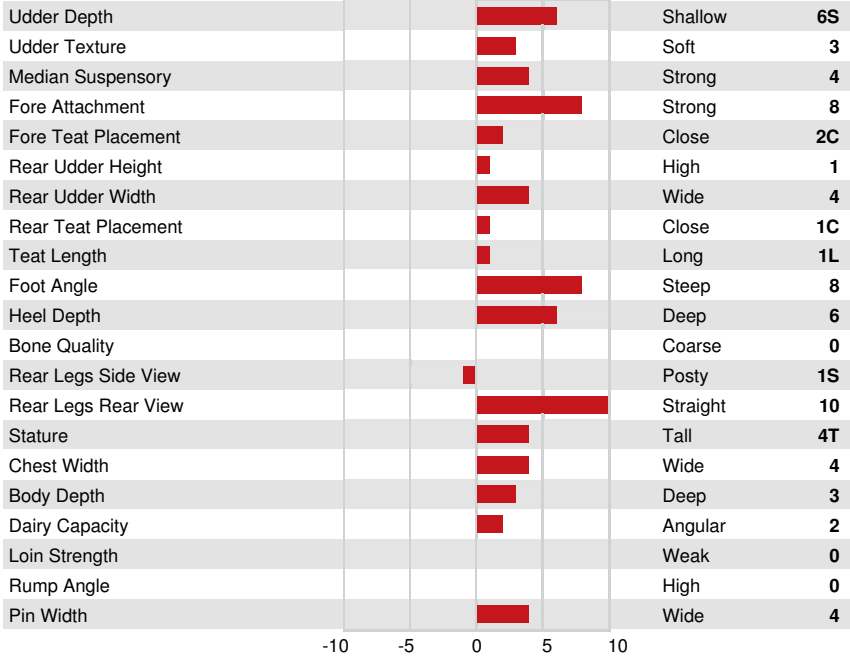

IDLE GOLD A HERALD
 SPRINGHILL MENTOR JAZZY EX-95-6YR-USA
 MAR RAL ROYAL MENTOR
 DIX LEE TILLER JOKE EX-93-5YR-USA
 TROTACRE LORAL TILLER
 DIX LEE JIFFY JIPSY EX-90-USA

GPA LPI +932

Reg. #: GU840M3151591431 aAa: 243165 DMS:
 Born: 05/08/2019 Kappa Casein: AA Beta Casein: A2A2

PRODUCTION		G Herds	G Daughters	31% Rel	GPA 24*APR	
Milk kg	-497			Fat %	+0.09	Protein %
Fat kg	-16			Protein kg	-10	+0.12

HEALTH & REPRODUCTION

Herd Life	102	Calving Ability	98
Somatic Cell Score	102	Daughter Calving Ability	100
Daughter Fertility	97	Milking Speed	97
Body Condition Score	103	Milking Temperament	98
Lactation Persistence	97		

CONFORMATION

CONFORMATION		G Herds	G Daughters	25% Rel	GPA 24*APR	
Conformation	9			Dairy Strength	2	
Mammary System	9			Rump	3	
Feet & Legs	8					

SPRINGHILL MENTOR JAZZY
DAM

SPRINGHILL MENTOR JAZZY
DAM