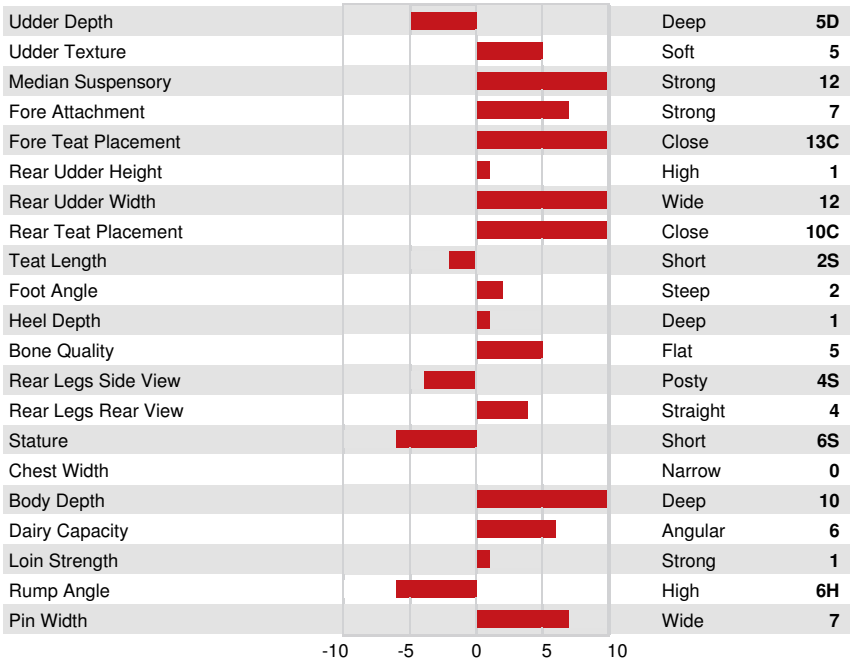

CONFORMATION

CONFORMATION			15 Herds	60 Daughters	78% Rel	EBV 24*APR	
Conformation	7	Dairy Strength					3
Mammary System	9	Rump					2
Feet & Legs	4	GP or Better %					63

AMANDES KARATE PAPOUE
DAM