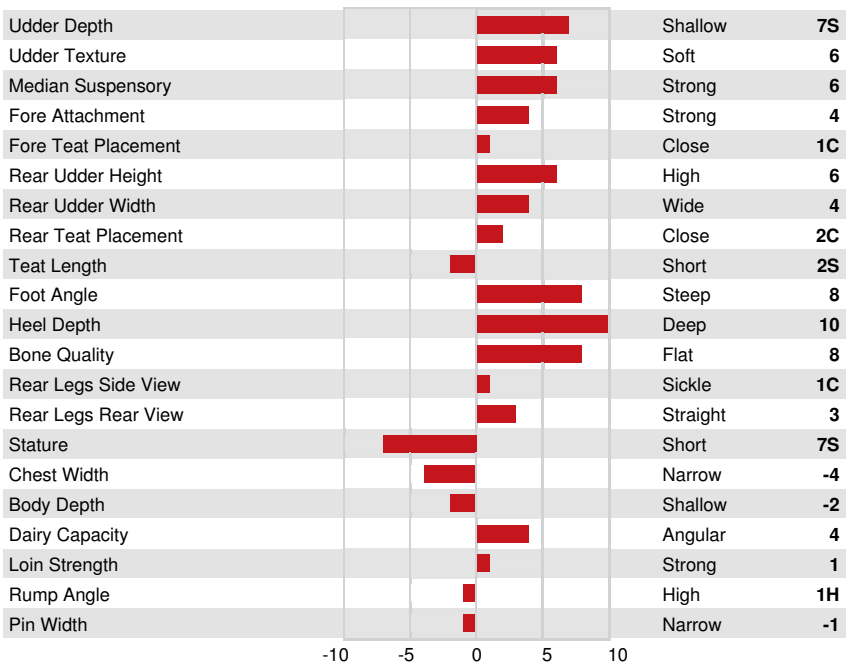

CONFORMATION		GPA 24*APR	
	G Herds	G Daughters	57% Rel
Conformation	8		Dairy Strength 0
Mammary System	8		Rump 1
Feet & Legs	10		

PLEIN SOLEIL HEYDA
 GRANDDAM