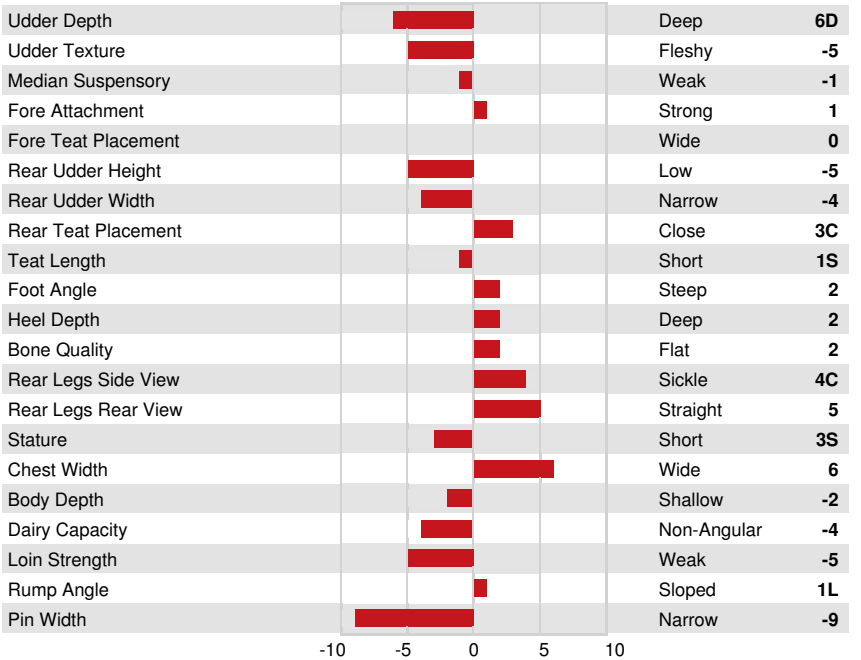

TF AMC AH1F AH2F AHCC

Reg. #: AYCANNM110779924 aAa: 342156 DMS: 345,135
 Born: 10/22/2018 Kappa Casein: AE Beta Casein: A1A2

PRODUCTION 17 Herds 21 Daughters 80% Rel GEBV 24*APR

Milk kg	Fat kg	Fat %	Protein kg	Protein %
45	50	+0.60	13	+0.14

Daughter Average (ME) Milk **9,502 kg** Fat **418 kg** Protein **338 kg**

HEALTH & REPRODUCTION Immunity **105**

Herd Life	101	Calf Immunity	104
Somatic Cell Score	106	Calving Ability	102
Daughter Fertility	102	Daughter Calving Ability	100
Body Condition Score	109	Milking Speed	101
Mastitis Resistance	105	Milking Temperament	103
Lactation Persistence	102	Metabolic Disease Resistance	102

CONFORMATION 18 Herds 21 Daughters 68% Rel GEBV 24*APR

Conformation	-2	Dairy Strength	-2
Mammary System	-4	Rump	-9
Feet & Legs	5	GP or Better %	67

DES FLEURS POKER PARTENAIRE
 THIRD DAM